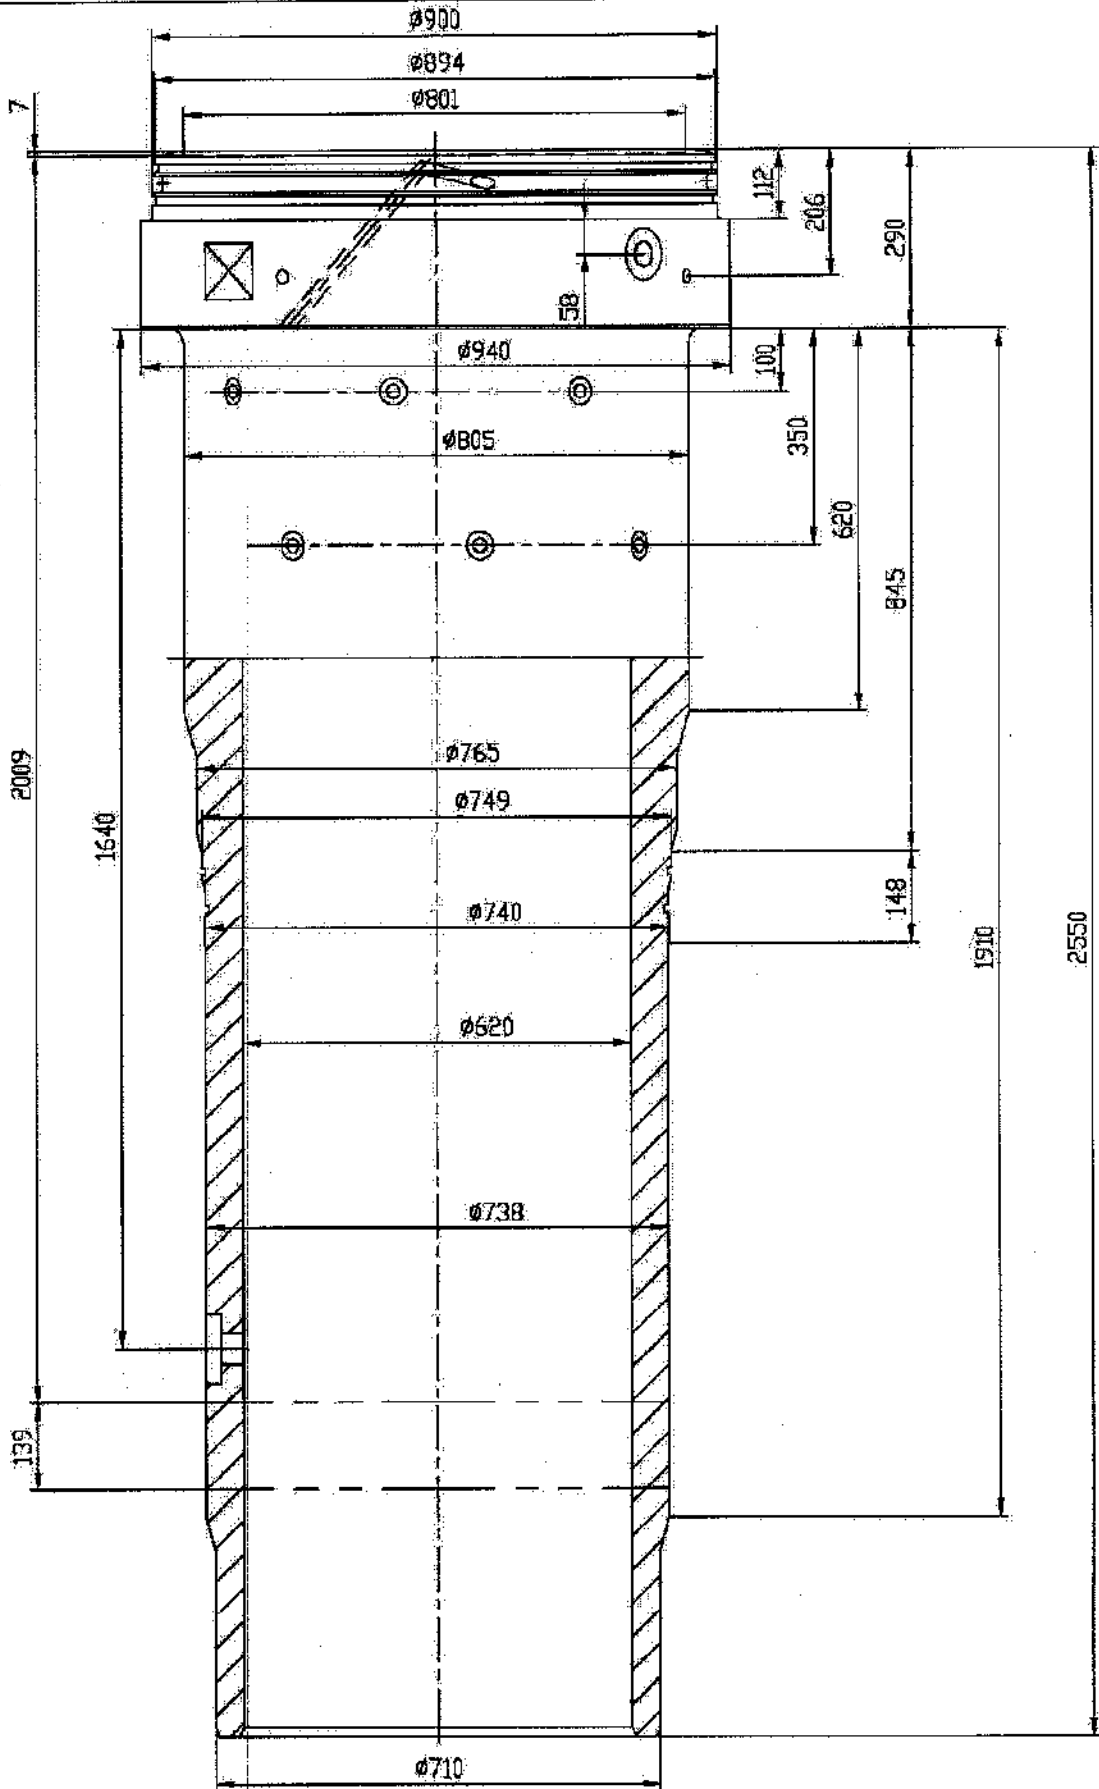

### **SULZER RTA 62**

| Pos | Spares                | Condition/Part No.      | Qty    |
|-----|-----------------------|-------------------------|--------|
| 1.  | Cylinder Liner        | New(Original)           | 2pcs   |
| 2.  | Cyliner Liner         | Used/Wear 0.5mm         | 1pc    |
| 3.  | Cylinder Cover        | Used/ Good<br>Condition | 4 Pcs  |
| 4.  | Piston Crown          | Used/Std groove         | 3 pcs  |
| 5.  | Exhaust Valve Spindle | U27518/0001             | 2pc    |
| 6.  | Exhaust Valve Seat    | New                     | 2pc    |
| 7.  | Nozzle                | New                     | 10 pcs |
| 8.  | Plunger               | New                     | 1 Pcs  |
| 9.  | Injectors Body        | Reconditioned           | 4 Pcs  |
| 10. | Air Starting Valve    | Reconditioned           | 3 Pcs  |
| 11. | FUEL PRESSUR PIPE     | New                     | 6PCS   |
| 12. | PISTON RING           | New                     | 18PC   |